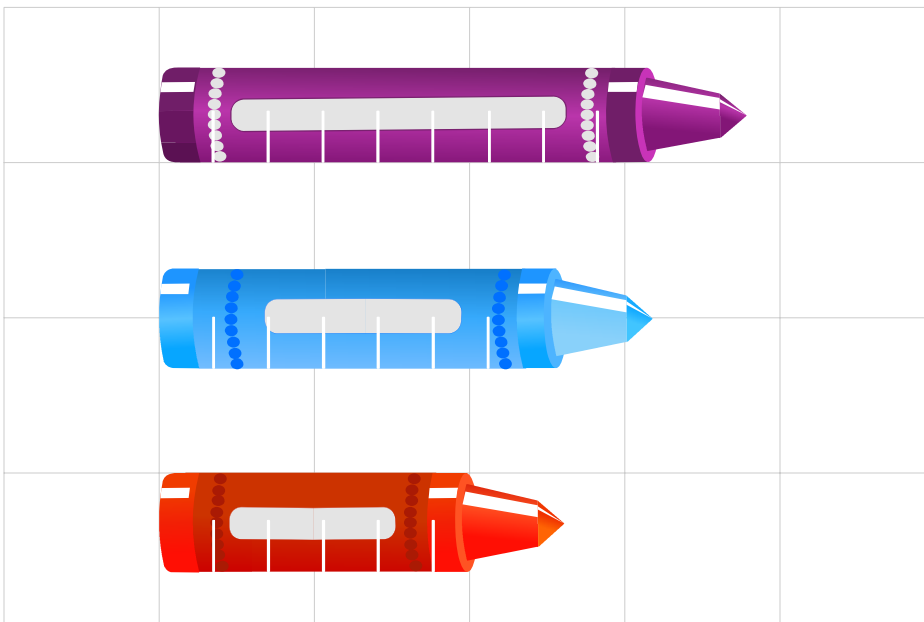

Name: \_\_\_\_\_

Date: \_\_\_\_\_

Time: \_\_\_\_ : \_\_\_\_ - \_\_\_\_ : \_\_\_\_

Which of these objects is short, shorter and shortest?

**SHORT**

**SHORTER**

**SHORTEST**

**SHORTER**

**SHORT**

**SHORTEST**

**SHORT**

**SHORTER**

**SHORTEST**